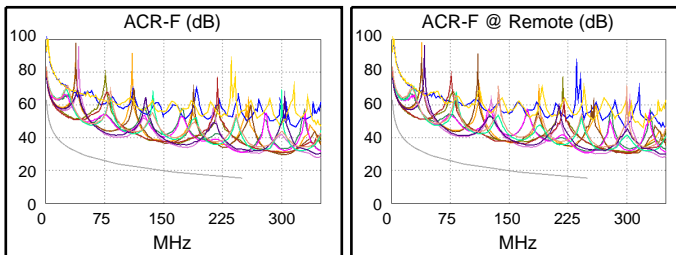

Main Adapter: DTX-PLA002

Remote Adapter: DTX-PLA002

Length (ft), Limit 328	[Pair 45]	207
Prop. Delay (ns), Limit 555	[Pair 12]	321
Delay Skew (ns), Limit 50	[Pair 12]	21
Resistance (ohms)	[Pair 12]	13.9
Insertion Loss Margin (dB)	[Pair 78]	14.7
Frequency (MHz)	[Pair 78]	250.0
Limit (dB)	[Pair 78]	35.9

Worst Case Margin Worst Case Value

PASS	MAIN	SR	MAIN	SR
Worst Pair	12-45	12-45	45-78	12-36
NEXT (dB)	3.7	4.3	7.3	7.5
Freq. (MHz)	7.8	7.6	189.5	244.0
Limit (dB)	58.4	58.5	35.2	33.3
Worst Pair	12	12	12	36
PS NEXT (dB)	5.3	5.7	10.6	9.5
Freq. (MHz)	7.8	7.6	247.5	244.0
Limit (dB)	55.8	55.9	30.2	30.3

PASS	MAIN	SR	MAIN	SR
Worst Pair	36-78	45-12	45-12	45-12
ACR-F (dB)	15.7	15.2	15.7	15.2
Freq. (MHz)	175.5	249.5	248.0	249.5
Limit (dB)	18.4	15.3	15.4	15.3
Worst Pair	36	36	45	45
PS ACR-F (dB)	13.9	13.9	17.8	17.3
Freq. (MHz)	1.0	1.0	249.0	250.0
Limit (dB)	60.3	60.3	12.3	12.3