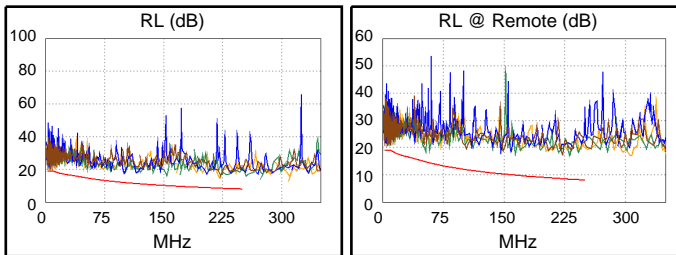

Compliant Network Standards:

10BASE-T	100BASE-TX	100BASE-T4
1000BASE-T	ATM-25	ATM-51
ATM-155	100VG-AnyLan	TR-4
TR-16 Active	TR-16 Passive