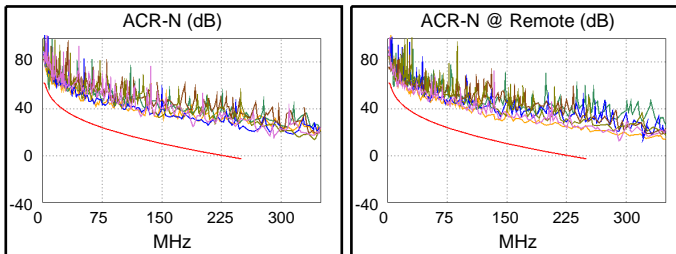

Worst Case Margin Worst Case Value

PASS	MAIN	SR	MAIN	SR
Worst Pair	12-45	12-45	45-78	12-36
NEXT (dB)	3.7	4.3	7.3	7.5
Freq. (MHz)	7.8	7.6	189.5	244.0
Limit (dB)	58.4	58.5	35.2	33.3
Worst Pair	12	12	12	36
PS NEXT (dB)	5.3	5.7	10.6	9.5
Freq. (MHz)	7.8	7.6	247.5	244.0
Limit (dB)	55.8	55.9	30.2	30.3

PASS	MAIN	SR	MAIN	SR
Worst Pair	36-78	45-12	45-12	45-12
ACR-F (dB)	15.7	15.2	15.7	15.2
Freq. (MHz)	175.5	249.5	248.0	249.5
Limit (dB)	18.4	15.3	15.4	15.3
Worst Pair	36	36	45	45
PS ACR-F (dB)	13.9	13.9	17.8	17.3
Freq. (MHz)	1.0	1.0	249.0	250.0
Limit (dB)	60.3	60.3	12.3	12.3

N/A	MAIN	SR	MAIN	SR
Worst Pair	12-45	12-45	12-78	12-36
ACR-N (dB)	4.9	5.5	24.9	23.6
Freq. (MHz)	7.8	7.6	248.0	244.0
Limit (dB)	52.8	53.0	-2.6	-2.1
Worst Pair	12	12	12	36
PS ACR-N (dB)	6.1	6.5	26.4	25.6
Freq. (MHz)	7.8	7.6	247.5	244.0
Limit (dB)	50.3	50.4	-5.5	-5.1