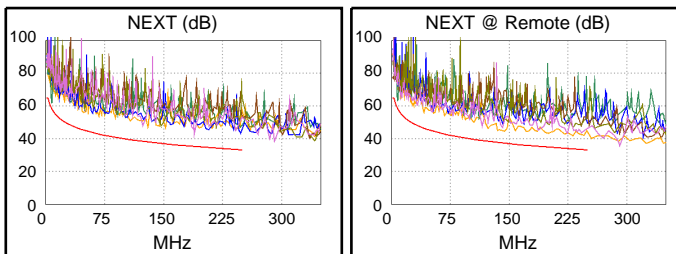

Main Adapter: DTX-PLA002

Remote Adapter: DTX-PLA002

Length (ft), Limit 328	[Pair 45]	207
Prop. Delay (ns), Limit 555	[Pair 12]	321
Delay Skew (ns), Limit 50	[Pair 12]	21
Resistance (ohms)	[Pair 12]	13.9
Insertion Loss Margin (dB)	[Pair 78]	14.7
Frequency (MHz)	[Pair 78]	250.0
Limit (dB)	[Pair 78]	35.9

Worst Case Margin Worst Case Value

PASS	MAIN	SR	MAIN	SR
Worst Pair	12-45	12-45	45-78	12-36
NEXT (dB)	3.7	4.3	7.3	7.5
Freq. (MHz)	7.8	7.6	189.5	244.0
Limit (dB)	58.4	58.5	35.2	33.3
Worst Pair	12	12	12	36
PS NEXT (dB)	5.3	5.7	10.6	9.5
Freq. (MHz)	7.8	7.6	247.5	244.0
Limit (dB)	55.8	55.9	30.2	30.3

PASS	MAIN	SR	MAIN	SR
Worst Pair	36-78	45-12	45-12	45-12
ACR-F (dB)	15.7	15.2	15.7	15.2
Freq. (MHz)	175.5	249.5	248.0	249.5
Limit (dB)	18.4	15.3	15.4	15.3
Worst Pair	36	36	45	45
PS ACR-F (dB)	13.9	13.9	17.8	17.3
Freq. (MHz)	1.0	1.0	249.0	250.0
Limit (dB)	60.3	60.3	12.3	12.3